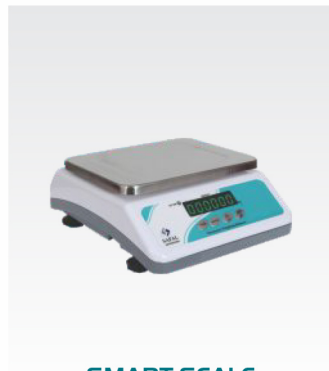

PRICE COMPUTING SCALE Se06

TECHNICAL DETAILS

MODEL	CAPACITY	E VALUE	PLATFORM SIZE (mm)		
Se01 / SE05	1 Kg.	50/100 mg.	175 x 225	170 x 210	—
Se01 / SE05	2 Kg.	100/200 mg.	175 x 225	170 x 210	—
Se01 / SE05	5 Kg.	0.500 mg.	175 x 225	170 x 210	240 x 300
Se01 / SE05	10 Kg.	0.5/1 g.	175 x 225	170 x 210	240 x 300
Se01 to Se07	20 Kg.	1/2 g.	175 x 225	170 x 210	240 x 300
Se02 to Se04 & Se06 & 07	30 Kg.	1/2/5 g.	—	240 x 300	250 x 300
Se02 to Se04 & Se06 & 07	40 Kg.	2 g.	—	240 x 300	250 x 300

TECHNICAL FEATURES

- Over load protection
- Weather & water proof sophisticated tactile keyboard
- High accurate load cell
- Approved by weight & Measurement Dept. Govt. of Gujarat
- 12 to 15 w power consumption
- 230 V $\pm$ 10% 50Hz volts AC.
- Operating Temperature Range 0°C to 50°C

TABLE TOP SCALES